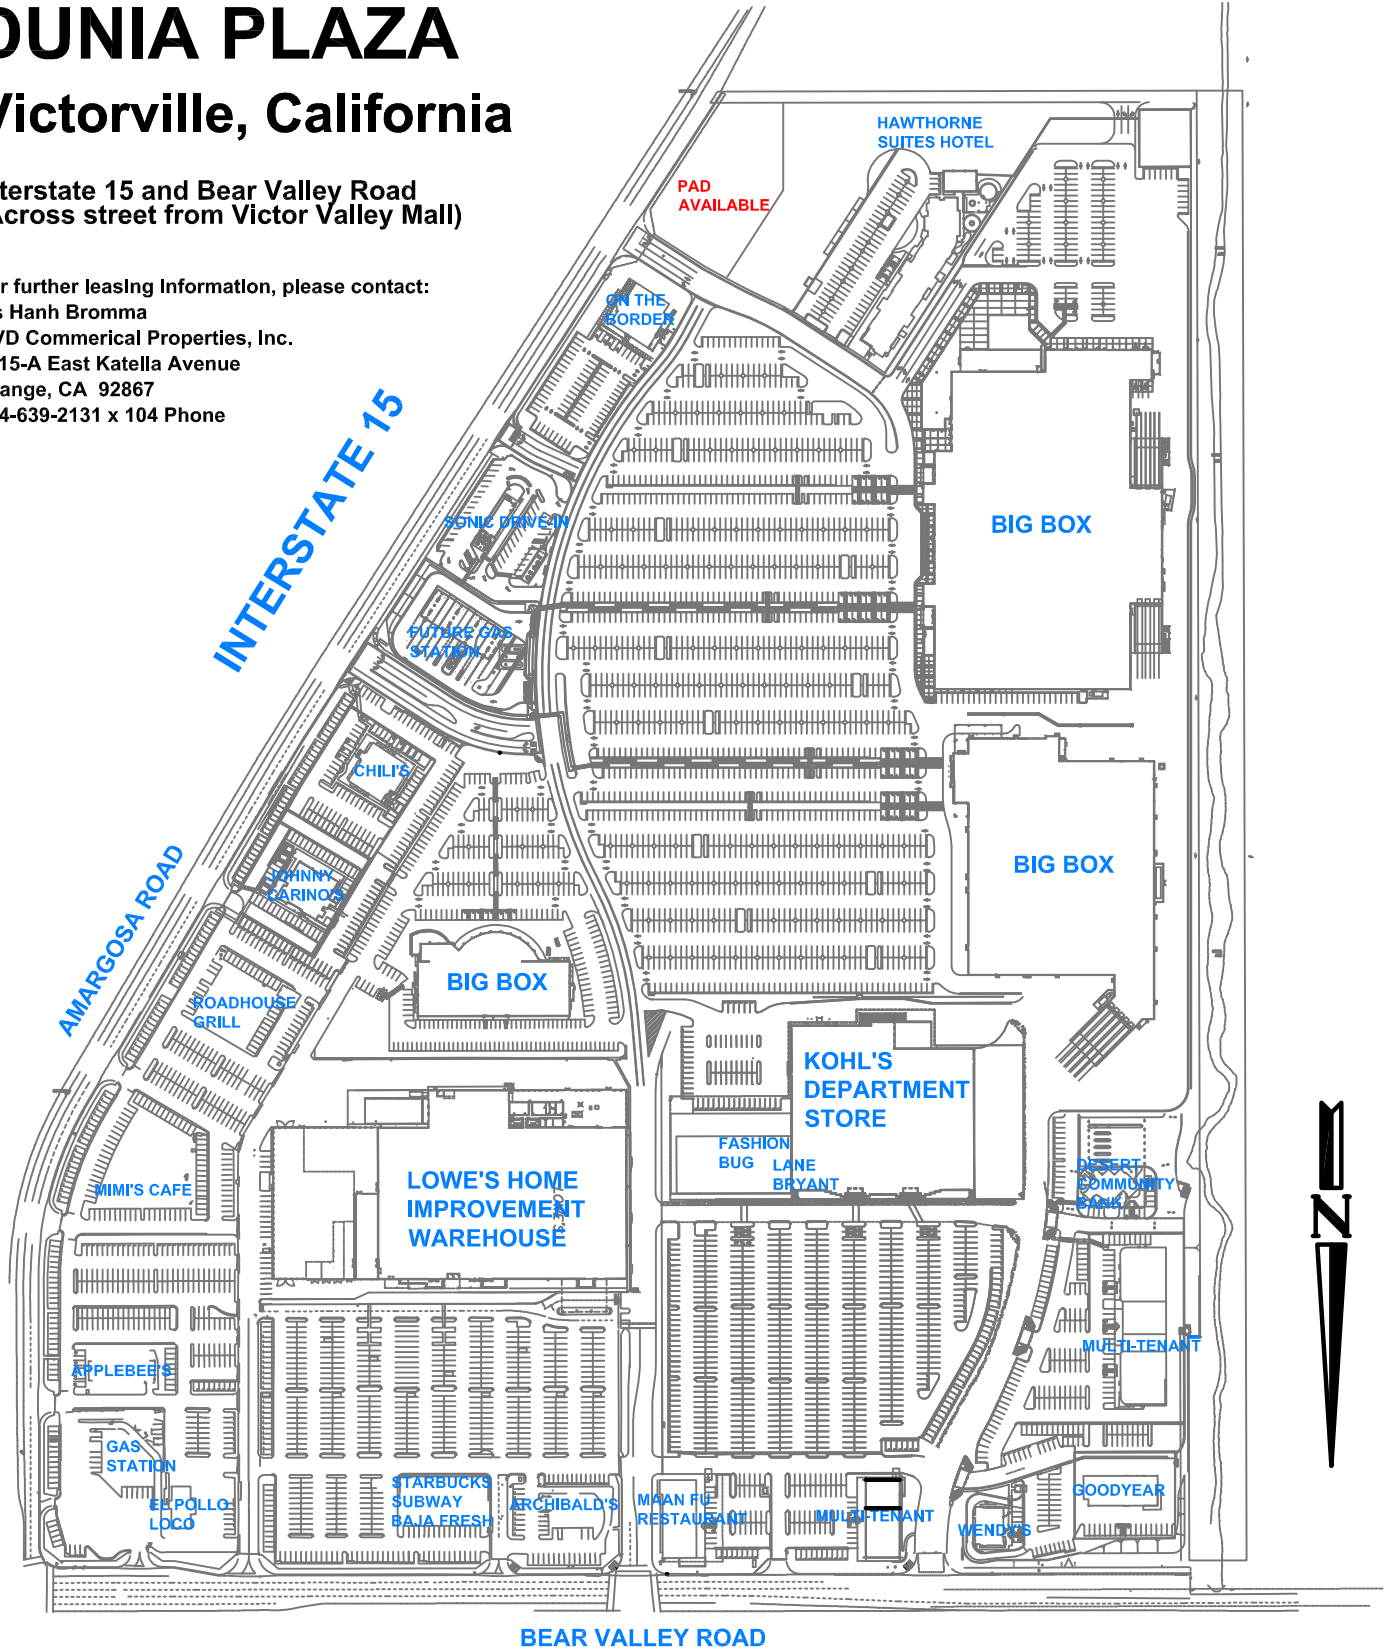

DUNIA PLAZA

Victorville, California

Interstate 15 and Bear Valley Road
(Across street from Victor Valley Mall)

For further leasing information, please contact:
Ms Hanh Bromma
GVD Commercial Properties, Inc.
1915-A East Katella Avenue
Orange, CA 92867
714-639-2131 x 104 Phone

BEAR VALLEY ROAD